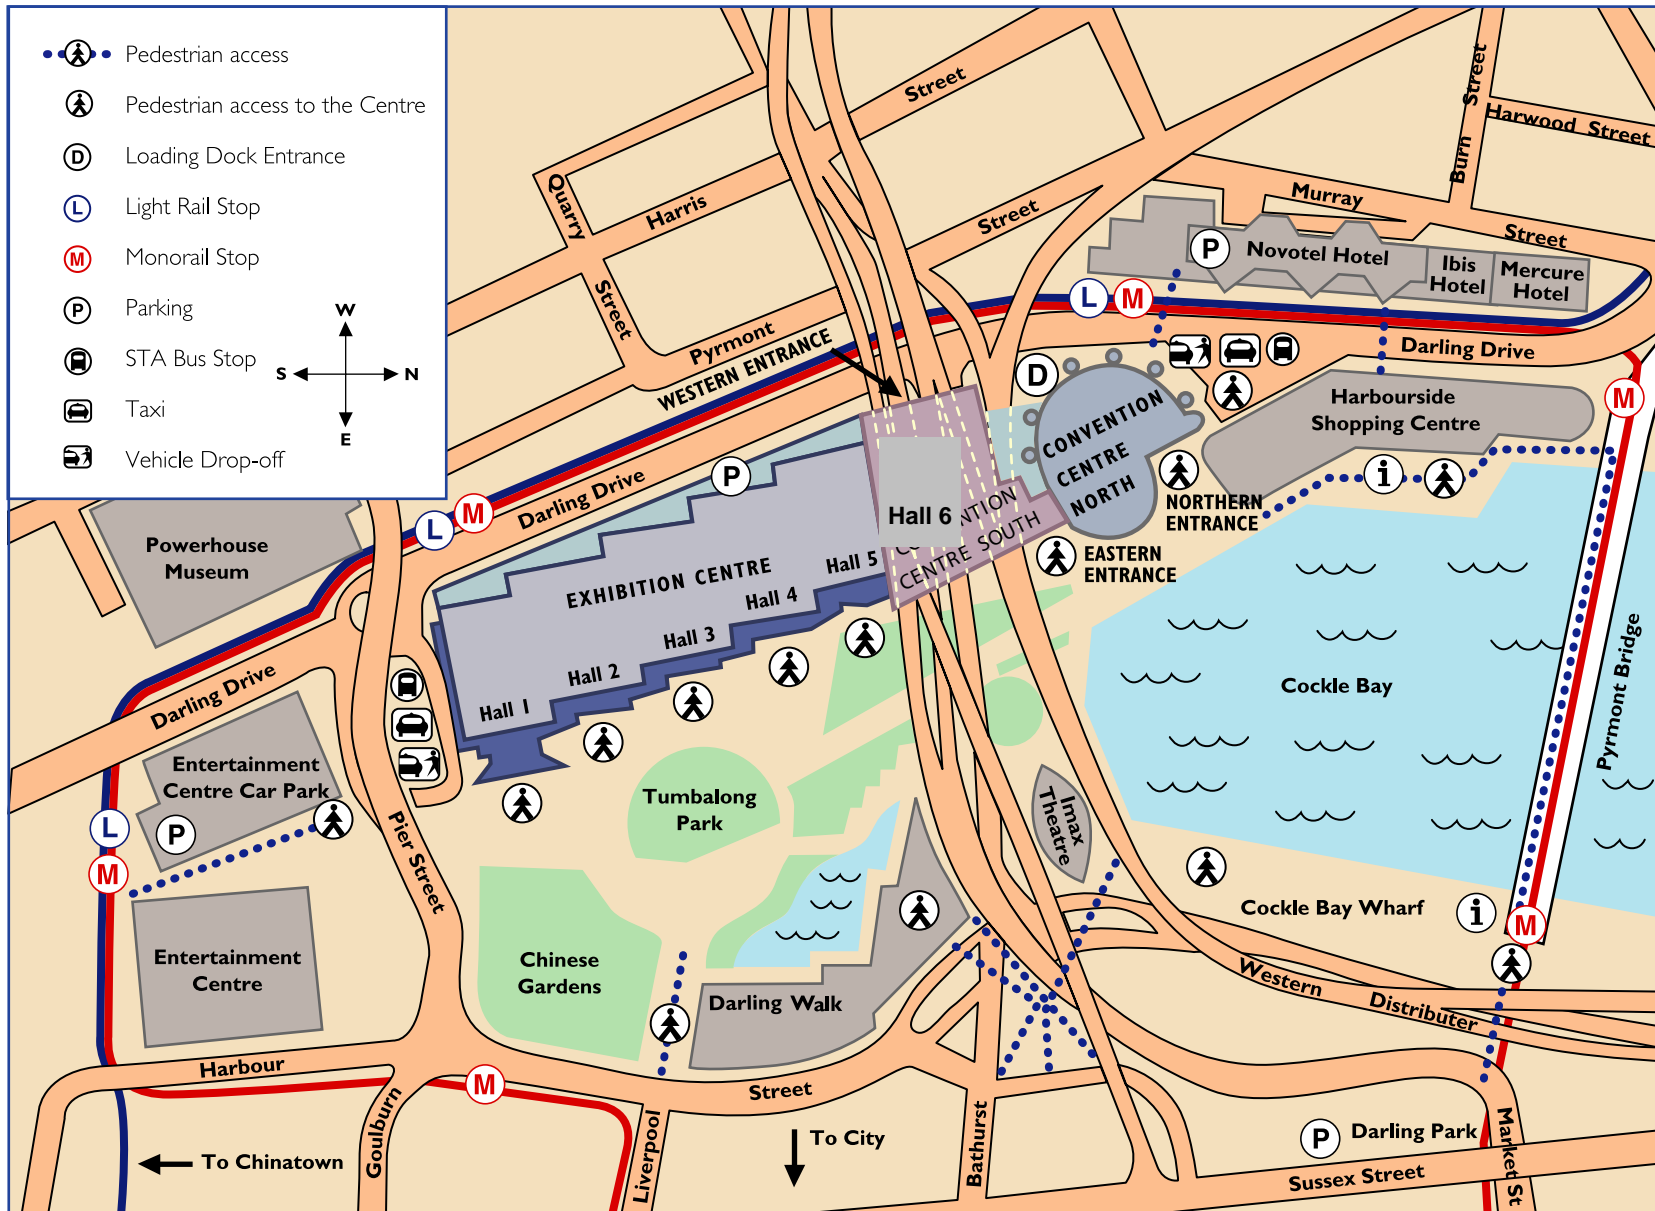

Sydney Convention and Exhibition Centre, Darling Harbour, Australia.

CONVENTION CENTRE NORTH

LEVEL 1

- Bayside Banquet Room
- Bayside Room
- Cockle Bay Bar

LEVEL 2

- Harbourside Auditorium 1 & 2
- Harbourside Room
- Merino Room
- Harbourside Meeting Room 1 – 8

LEVEL 3

- Pyrmont Room 1 & 2
- Skyline Room 1 – 3
- Skyline Terrace

CONVENTION CENTRE SOUTH

LEVEL 1

- Promenade Meeting Room 1 – 6
- Promenade
- Exhibition Hall 6

LEVEL 2

- The Ballroom 1 & 2
- Tumbalong Auditorium
- Tumbalong Meeting Room 1 & 2

EXHIBITION CENTRE

LEVEL 1

- Halls 1 – 5